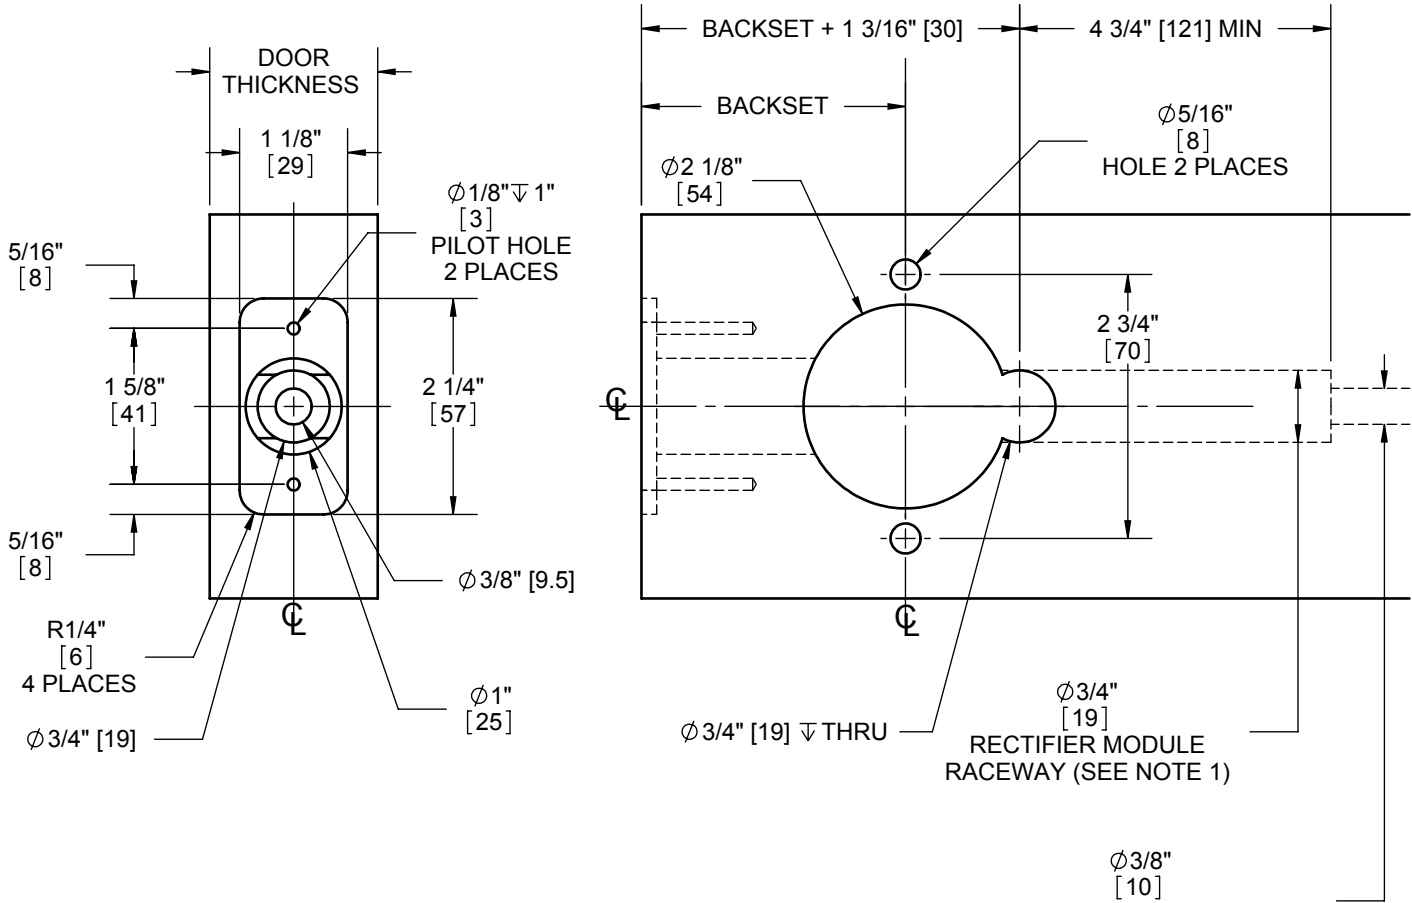

3480 EL/EU 12/24 RX ELECTRIFIED LEVERSETS WOOD DOOR PREP TEMPLATE-ROUND CORNER

NOTE 1:
FOR 3480RX ONLY, THE DIAMETER OF THE DRILLED HOLE MAY BE 3/8\"[10].

- DOOR TYPE:** WOOD OR COMPOSITE, FLAT OR BEVELED
- DOOR THICKNESS:** 1 3/8\"[35] - 2\"[51]
- FACEPLATE:** ROUND CORNER, 1 1/8\"[29] WIDTH
- BACKSETS:** 2 3/4\"[70] STANDARD, 2 3/8\"[60] OPTIONAL, 5\"[127] OPTIONAL

DIMENSIONS IN [] ARE IN MILLIMETERS