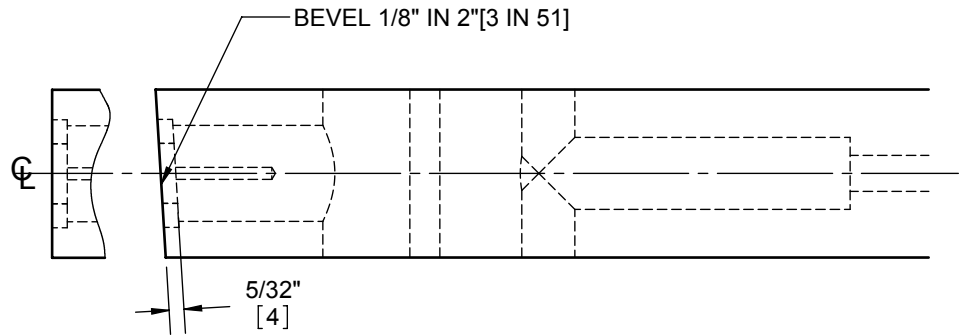

3480 EL/EU 12/24 RX ELECTRIFIED LEVERSETS WOOD DOOR PREP TEMPLATE-ROUND CORNER

NOTE 1:
FOR 3480RX ONLY, THE DIAMETER OF THE DRILLED HOLE MAY BE 3/8\"[10].

- DOOR TYPE:** WOOD OR COMPOSITE, FLAT OR BEVELED
- DOOR THICKNESS:** 1 3/8\"[35] - 2\"[51]
- FACEPLATE:** ROUND CORNER, 1 1/8\"[29] WIDTH
- BACKSETS:** 2 3/4\"[70] STANDARD, 2 3/8\"[60] OPTIONAL, 5\"[127] OPTIONAL

DIMENSIONS IN [] ARE IN MILLIMETERS