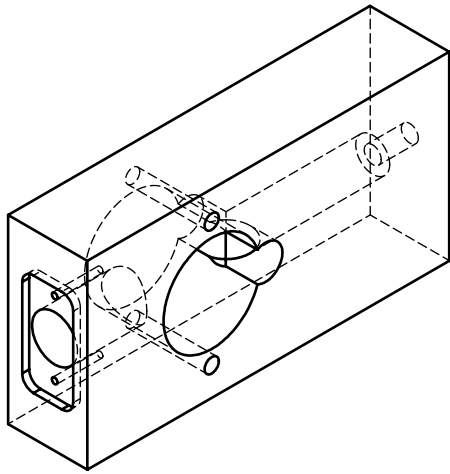

3480 EL/EU 12/24 RX ELECTRIFIED LEVERSETS WOOD DOOR PREP TEMPLATE-ROUND CORNER

NOTE 1:
FOR 3480RX ONLY, THE DIAMETER OF THE DRILLED HOLE MAY BE 3/8\"[10].

- DOOR TYPE:** WOOD OR COMPOSITE, FLAT OR BEVELED
- DOOR THICKNESS:** 1 3/8\"[35] - 2\"[51]
- FACEPLATE:** ROUND CORNER, 1 1/8\"[29] WIDTH
- BACKSETS:** 2 3/4\"[70] STANDARD, 2 3/8\"[60] OPTIONAL, 5\"[127] OPTIONAL

DIMENSIONS IN [] ARE IN MILLIMETERS